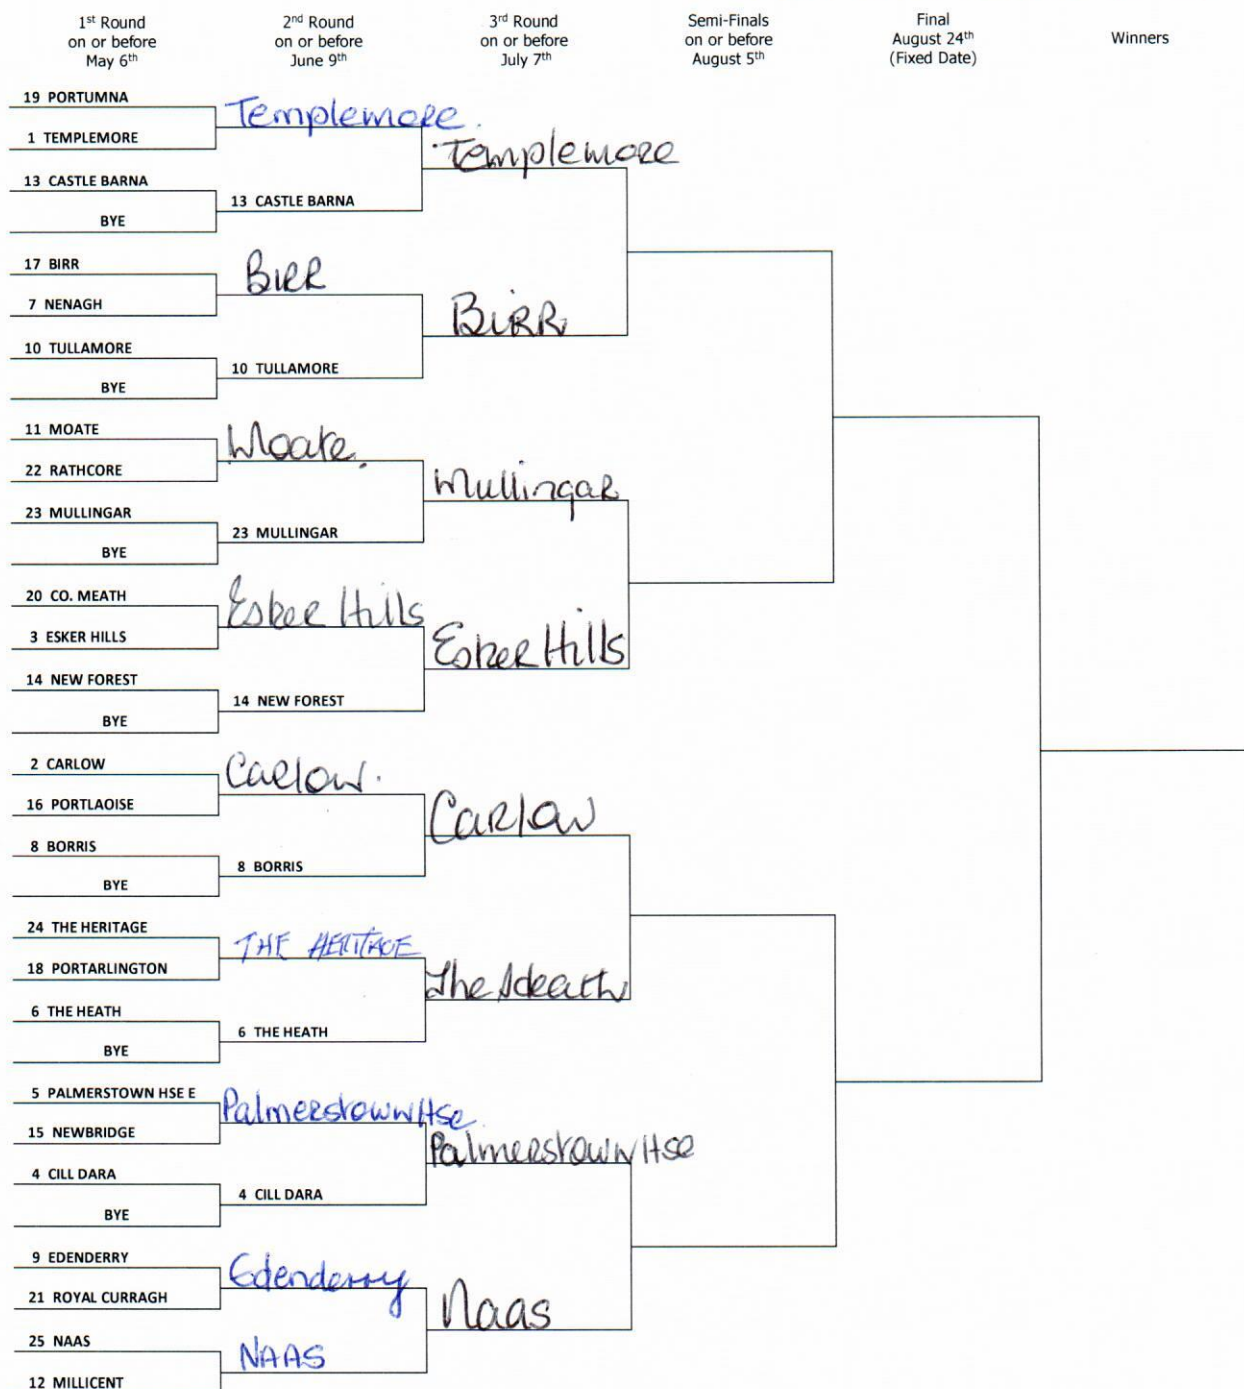

### DRAW

For the first round matches the club on top of the draw plays 3 matches at home.  
Thereafter club drawn **first** in each round plays 3 matches at home

**2<sup>nd</sup> Round:** 22-12-2-7-25-14-19-8-3-6-23-11-16-17-21-5-9-4-20-10-24-13-18-15-1